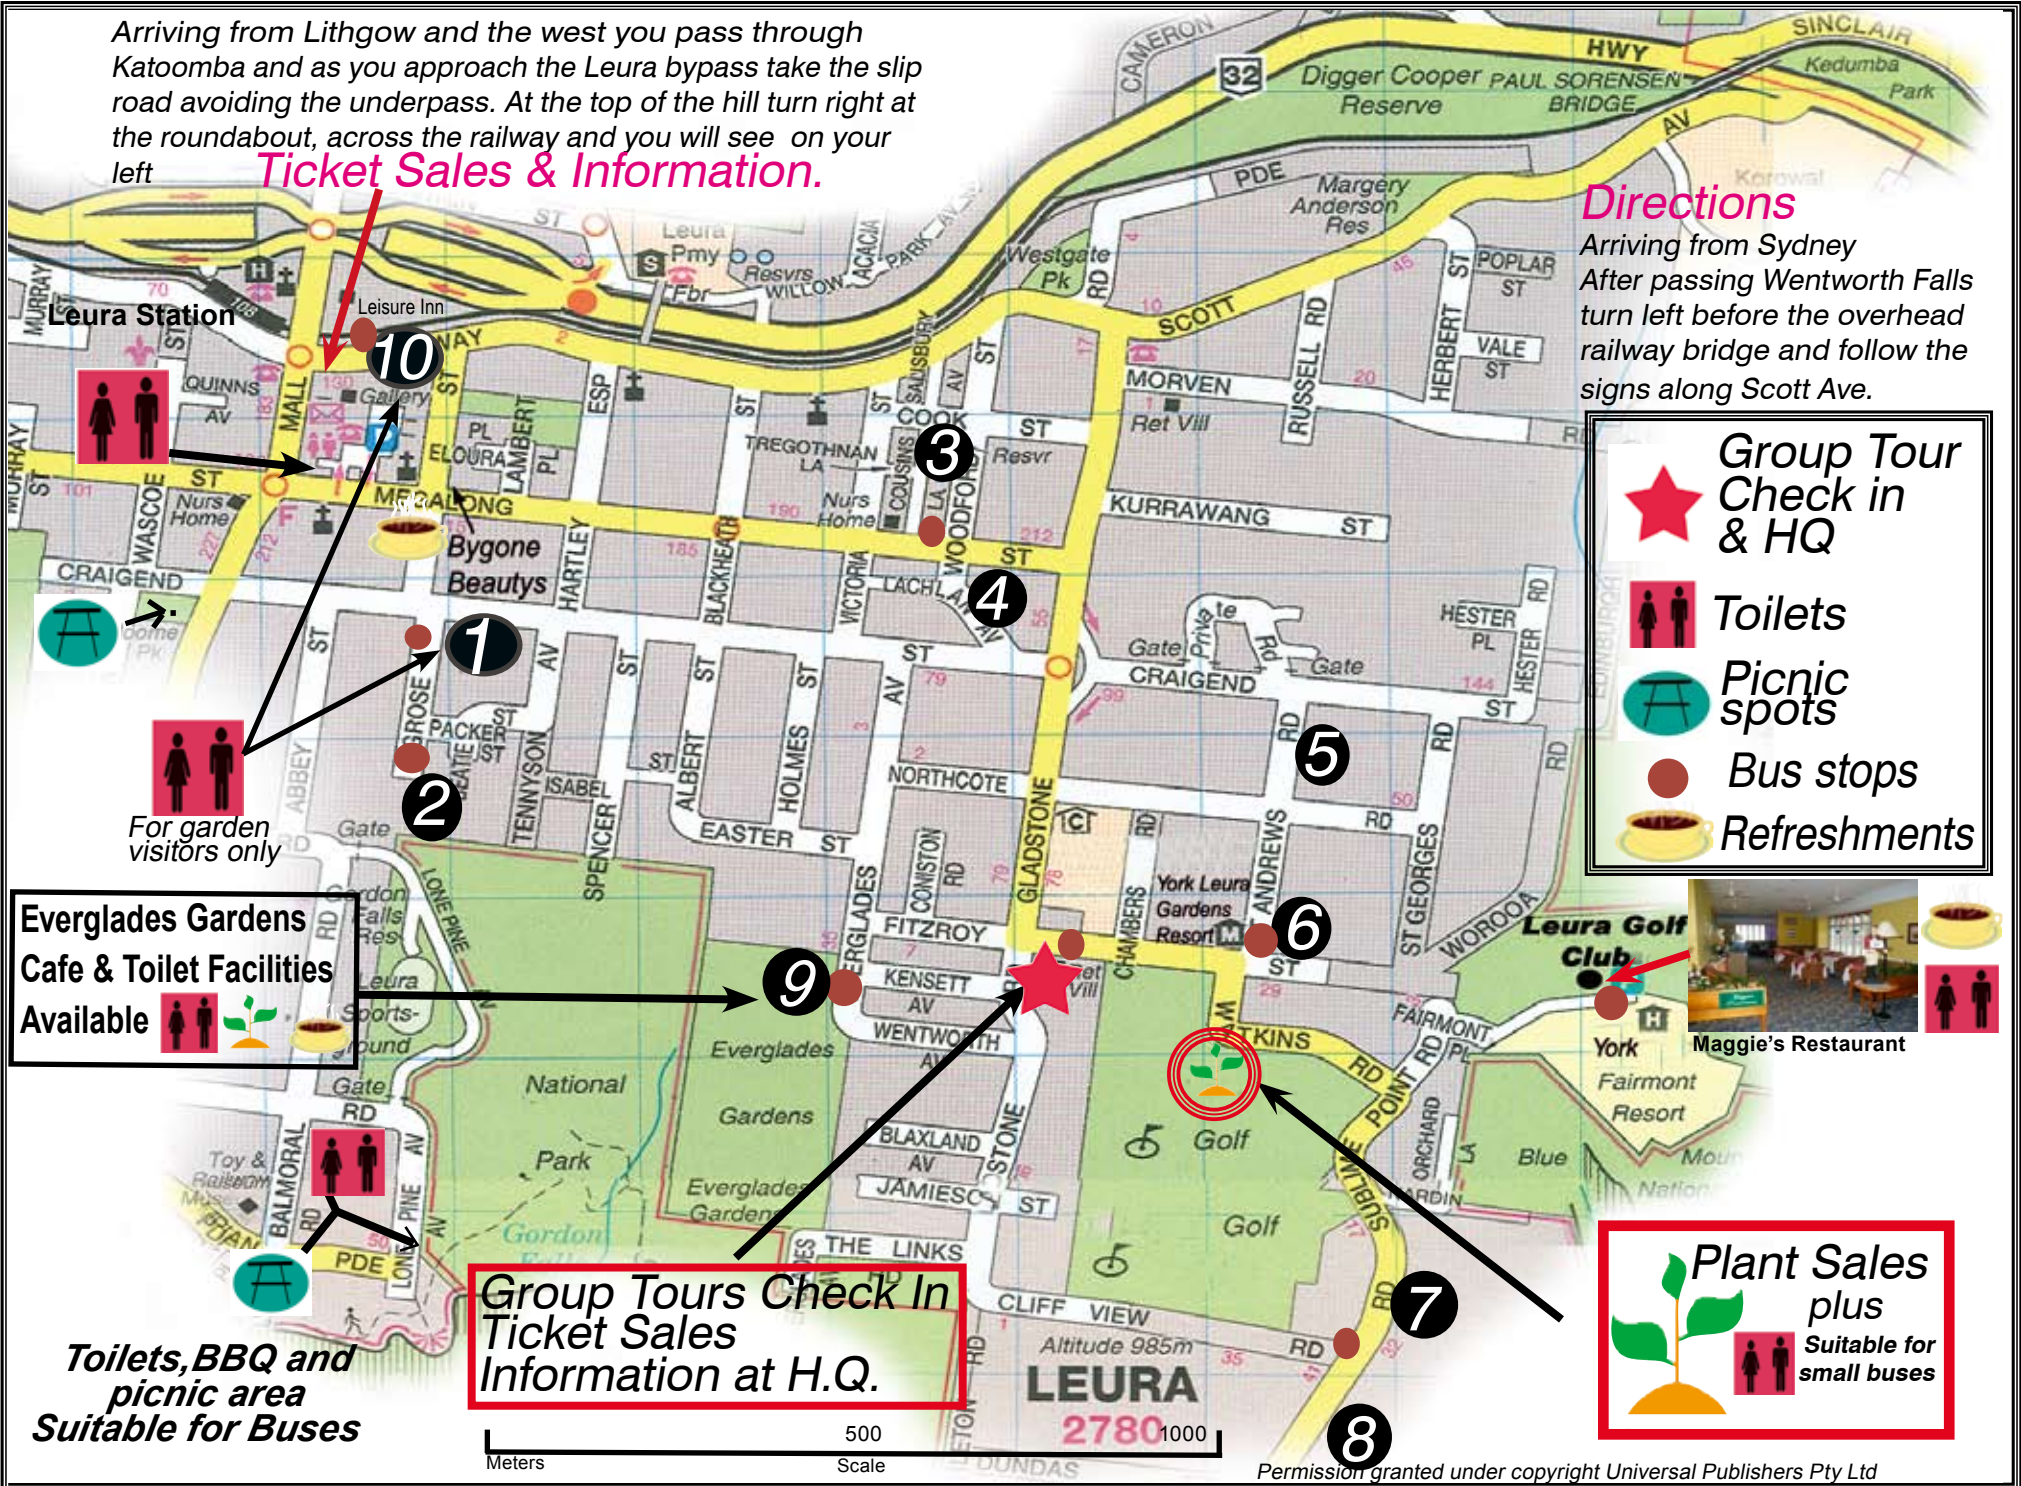

Arriving from Lithgow and the west you pass through Katoomba and as you approach the Leura bypass take the slip road avoiding the underpass. At the top of the hill turn right at the roundabout, across the railway and you will see on your left **Ticket Sales & Information.**

Directions

Arriving from Sydney After passing Wentworth Falls turn left before the overhead railway bridge and follow the signs along Scott Ave.

-  **Group Tour Check in & HQ**
-  **Toilets**
-  **Picnic spots**
-  **Bus stops**
-  **Refreshments**

Everglades Gardens Cafe & Toilet Facilities Available

Group Tours Check In Ticket Sales Information at H.Q.

Toilets, BBQ and picnic area Suitable for Buses

Plant Sales plus Suitable for small buses